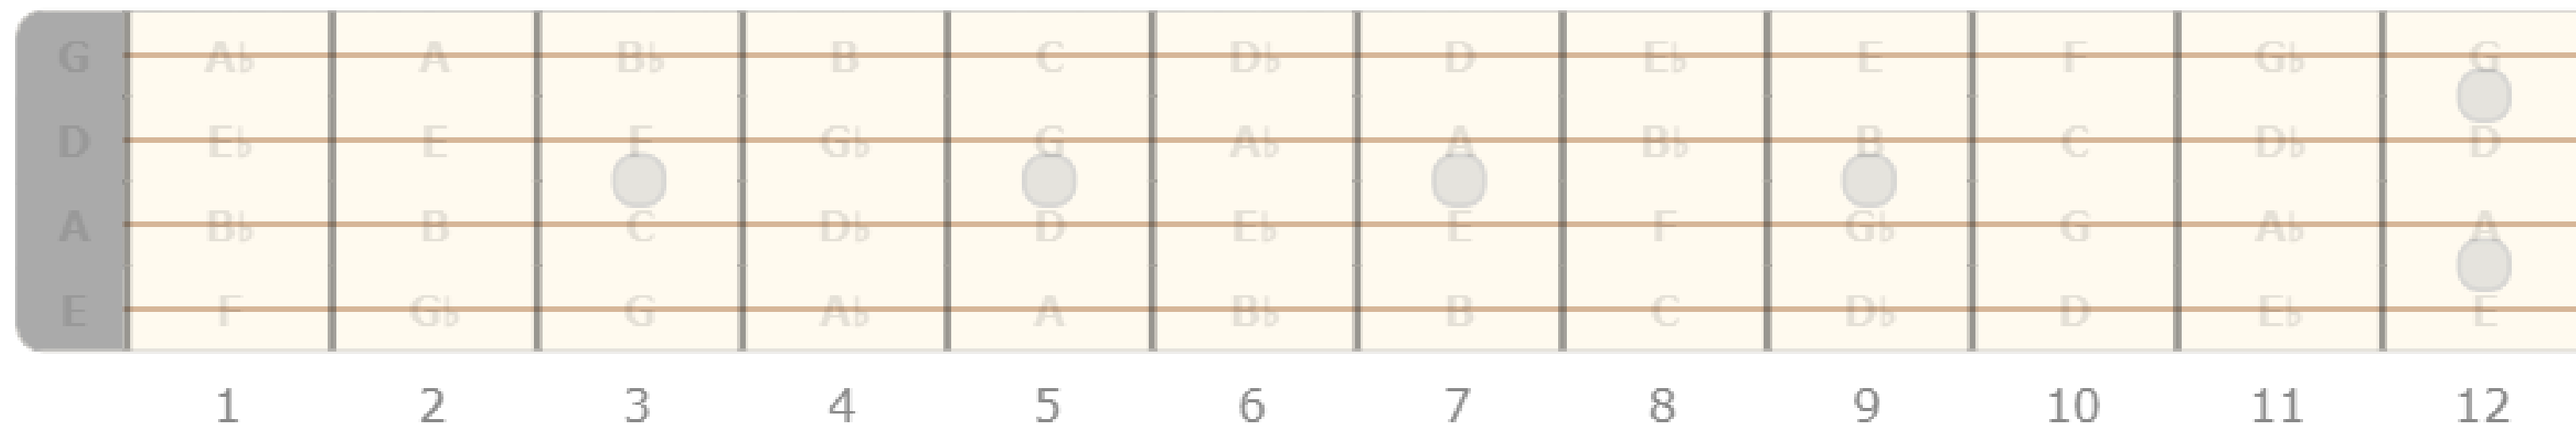

Tuning: G D A E

Playelectricbass.com