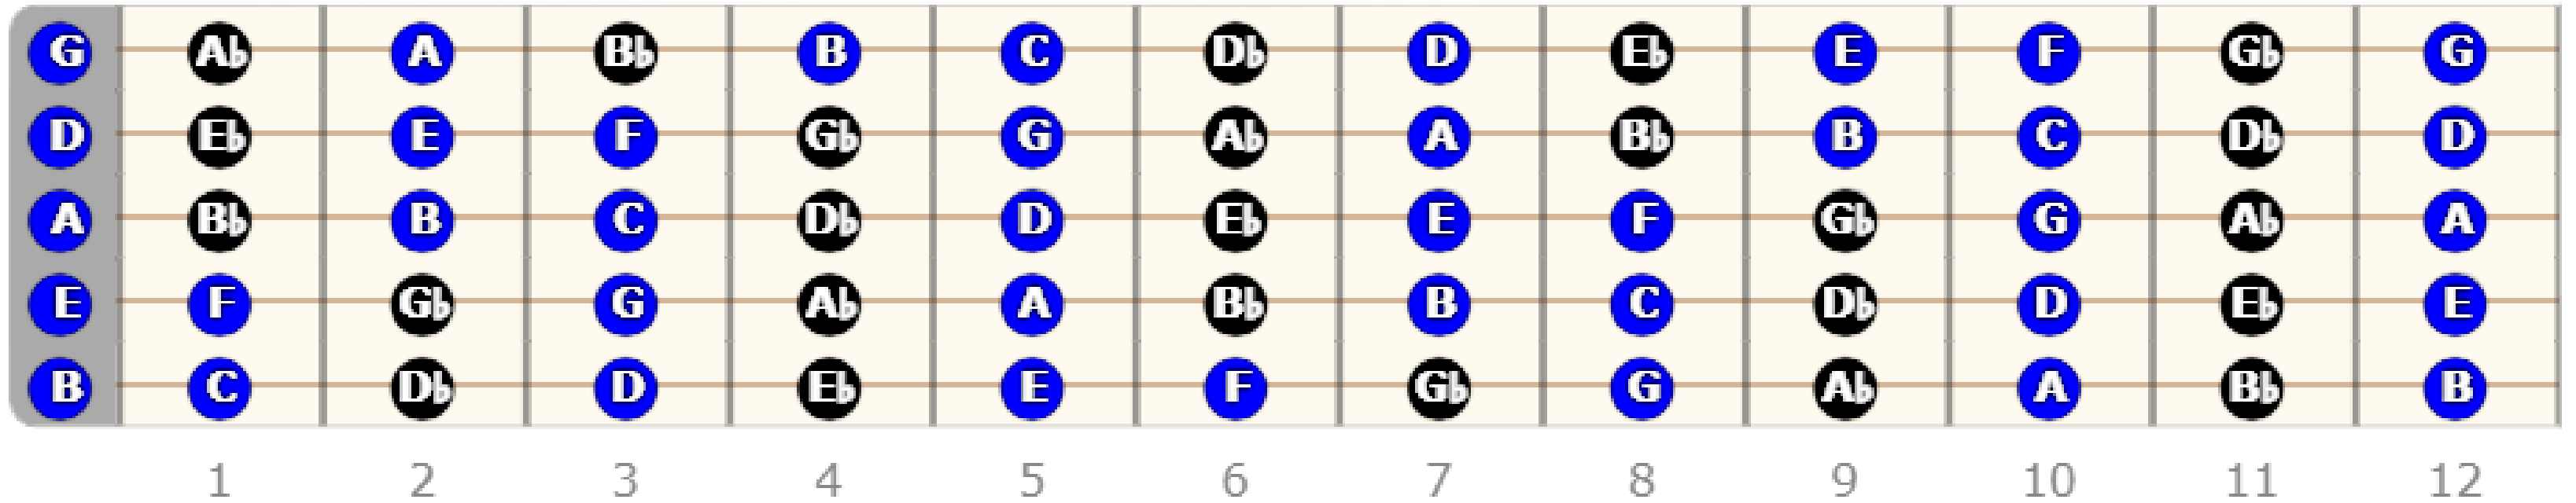

Tuning: G D A E B

5 String Bass Notes

Playelectricbass.com