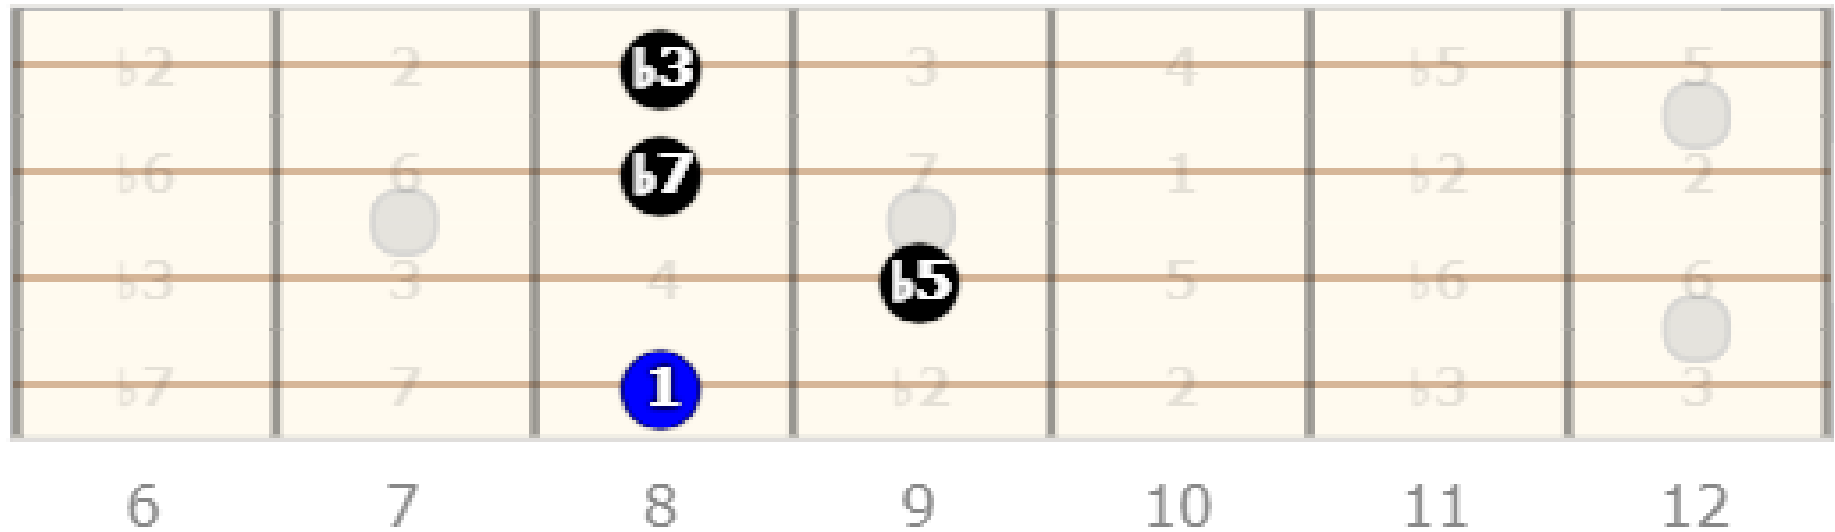

Tuning: G D A E

C Minor 7^b5 Bass Chord

Playelectricbass.com