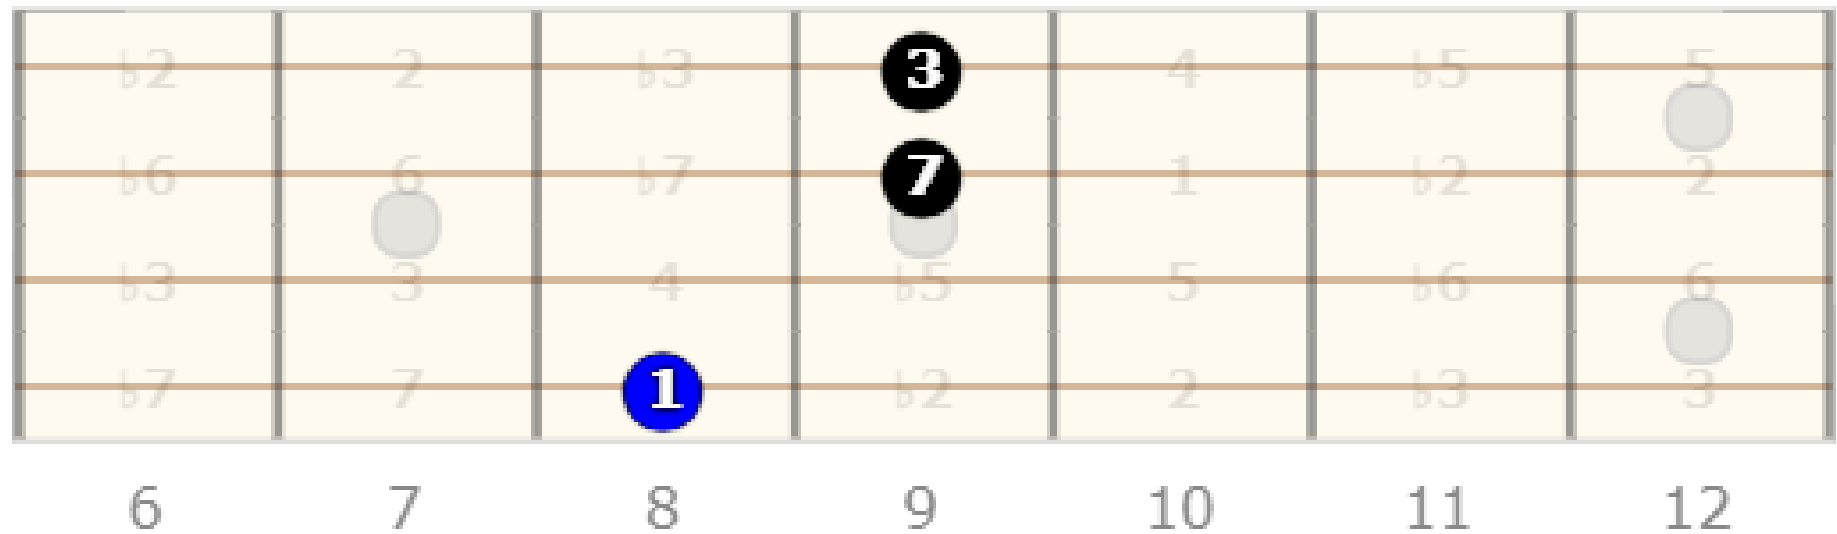

Tuning: G D A E

C Major 7 Bass Chord

Playelectricbass.com