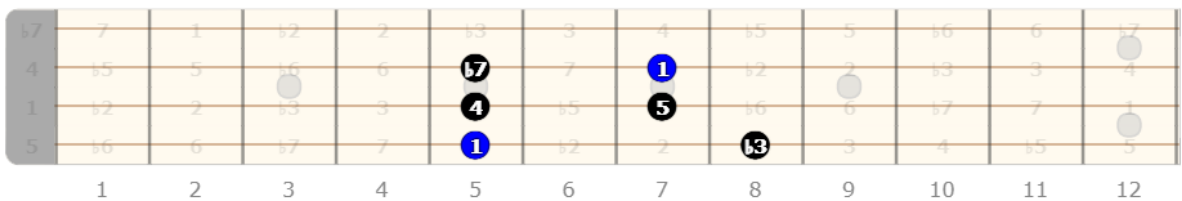

One Octave A Minor Pentatonic