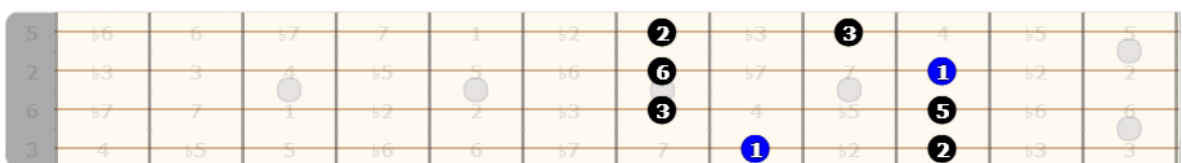

C Major Pentatonic Shape 1