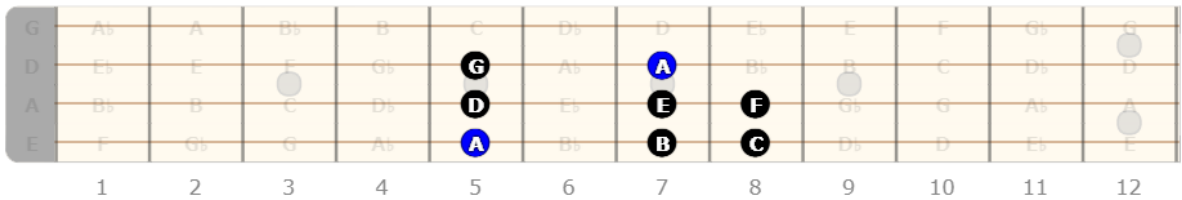

# One octave bass scale shapes

Tuning: G D A E

## C Major Bass Scale

Tuning: G D A E

## A Natural Minor Scale One Octave Bass

Tuning: G D A E

# A Minor Blues Scale Bass