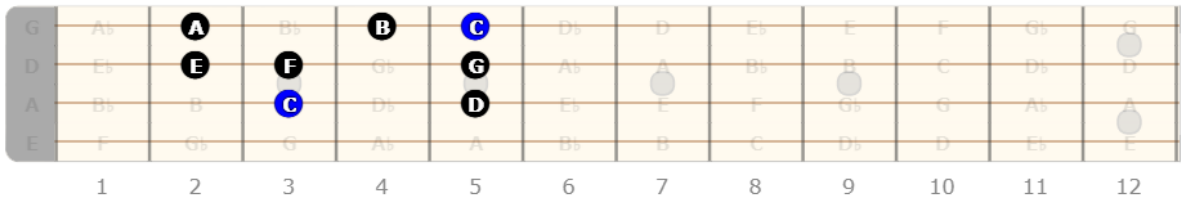

# One octave bass scale shapes

Tuning: G D A E

## C Major Bass Scale

Tuning: G D A E

## A Natural Minor Scale One Octave Bass

Tuning: G D A E

# A Minor Blues Scale Bass